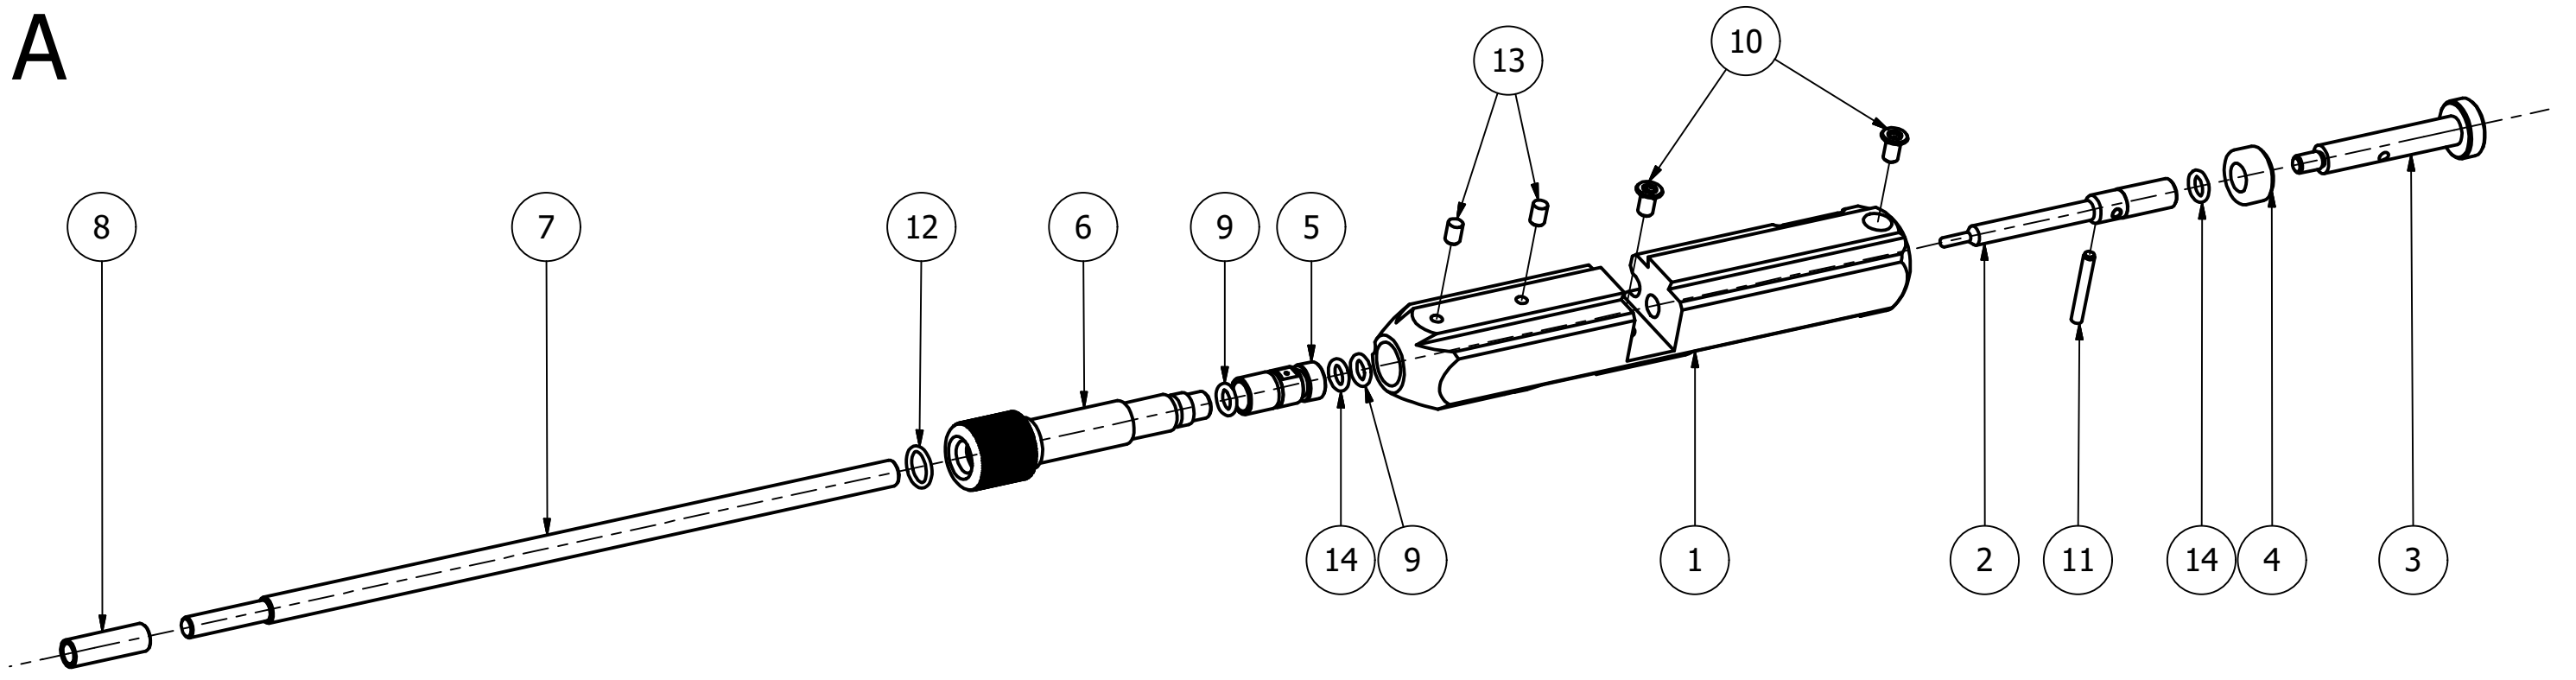

A

B

FX Airguns	Ranchero	
	Rev 1	Sheet 2 / 4