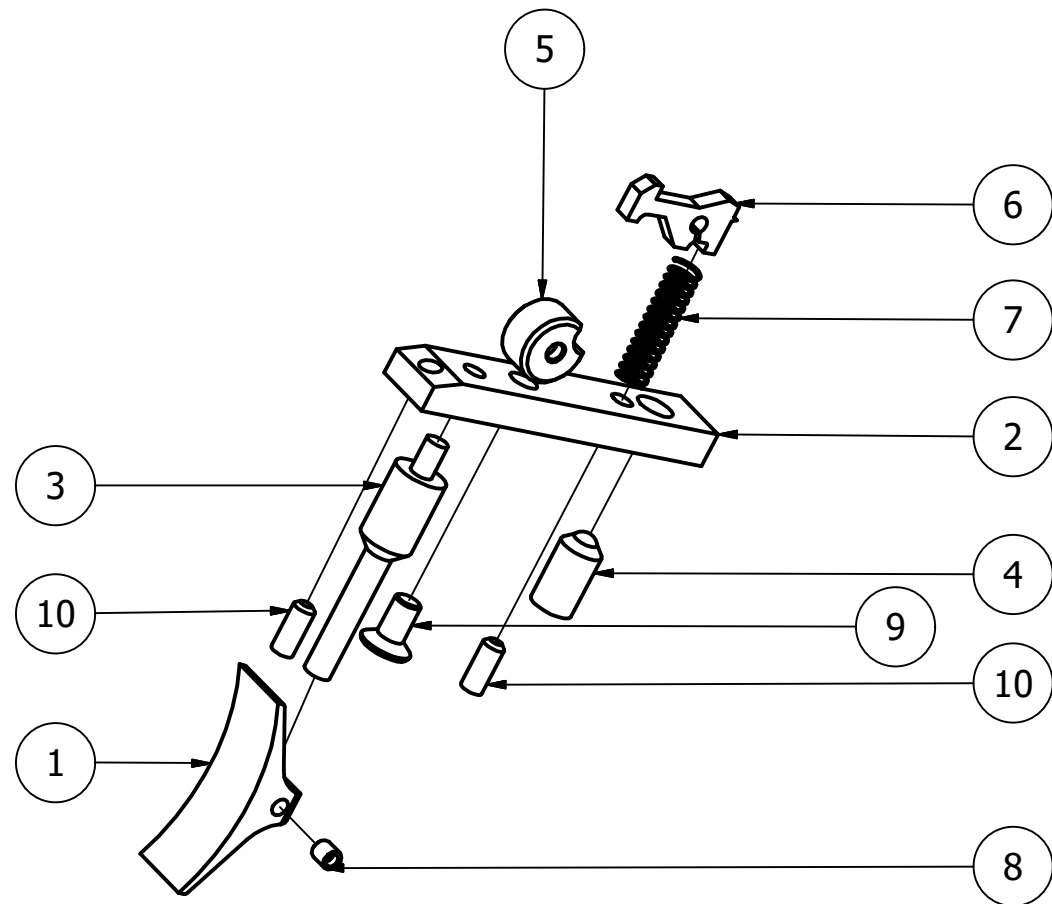

C

D

E

FX Airguns

Ranchero

Rev 1

Sheet 3 / 4

| A - Barrelhousing |      |     |  | B - Main Body |      |     |                             | C - Air Cylinder  |      |     |                                 |  |  |  |  |
|-------------------|------|-----|--|---------------|------|-----|-----------------------------|---|------|-----|---------------------------------|--|--|--|--|
| Product ID        | ITEM | QTY | Part Name                              | Product ID    | ITEM | QTY | Part Name                   | Product ID  | ITEM | QTY | PART NUMBER                     |  |  |  |  |
| 11045             | 1    | 1   | Barrelhousing V2                       | 11044         | 1    | 1   | Main Body                   | 12053   | 1    | 1   | Air Cylinder 140mm              |  |  |  |  |
| 11025             | 2    | 1   | Pellet Probe .22                       | 11505         | 2    | 1   | Pressure Gauge 25mm 1/8"    | 7018  | 2    | 1   | Valve Pin For Air Tube Complete |  |  |  |  |
| 11022             | 3    | 1   | Thumb Return Screw                     | 11023         | 3    | 1   | Hammer                      | 11035   | 3    | 1   | Air Cylinder End (Brass)        |  |  |  |  |
| -                 | 4    | 1   | Distance Washer Thumb Screw            | 11540         | 4    | 1   | Hammer Weight               | 11029   | 4    | 1   | Air Cylinder End Inlet          |  |  |  |  |
| 19152             | 5    | 1   | Bushing For Arrowbarrel                | 11500         | 5    | 1   | Hammer Spring               | 5105  | 5    | 1   | Valve Pin Nut                   |  |  |  |  |
| 19153             | 6    | 1   | Mount For Arrowbarrel                  | 11642         | 6    | 1   | Power Adjuster 1 Hole       | 7044  | 6    | 1   | Valve Seat Complete             |  |  |  |  |
| 13033             | 7    | 1   | Arrowbarrel Ranchero                   | 11033         | 7    | 1   | Sidelever                   | 11624   | 7    | 2   | O-ring 22 x 2,5 NBR 70          |  |  |  |  |
| 13036             | 8    | 1   | Barrel sleeve 5,5 Arrowbarrel Ranchero | 11541         | 8    | 1   | Hammer Spring Adjuster 5,5  | 2525  | 8    | 1   | Spring 0,6 x 4 x 15             |  |  |  |  |
| 5108              | 9    | 2   | O-ring 5,28 x 1,78 NBR 70              | 12028         | 9    | 1   | Sidelever Bearing           | 11615   | 9    | 1   | High Performance Inlet Valve    |  |  |  |  |
| 11511             | 10   | 2   | Countersunk Screw M4x8 (Torx)          | 5005          | 10   | 1   | Plastic Washer 2mm 1/8"     | 19035   | 10   | 1   | Plug 1/8"                       |  |  |  |  |
| 11514             | 11   | 1   | Cylindrical Pin 3m6x22                 | 11502         | 11   | 3   | Cylindrical Pin 2h6x20      | 5107  | 11   | 1   | O-ring 2,9 x 1,78 PUR 90        |  |  |  |  |
| 19711             | 12   | 1   | O-ring 8,5 x 1,5 NBR 70                | 11623         | 12   | 2   | O-ring 4,42 x 2,62 NBR 90   | 5107  | 12   | 1   | O-ring 9,3 x 2,4 NBR 90         |  |  |  |  |
| 2501              | 13   | 2   | Screw M4x6                             | 11509         | 13   | 2   | Cylindrical Pin 3h6x10      | E - Safety  |      |     |                                 |  |  |  |  |
| 5112              | 14   | 2   | O-ring 5,28 x 178 PUR 70               | 11503         | 14   | 2   | Spring 0,5 x 2,5 x 4,4      | Product ID  | ITEM | QTY | Part Name                       |  |  |  |  |
| D - Trigger       |      |     |  | 4066          | 15   | 1   | Steel Ball 3mm              | 11027   | 1    | 1   | Safety Pivot                    |  |  |  |  |
| Product ID        | ITEM | QTY | Part Name                              | 11508         | 16   | 1   | Grub Screw M3x10            | 11633   | 2    | 1   | Grub Screw M2,5 x 8             |  |  |  |  |
| 19136             | 1    | 1   | Adjustable Trigger Blade               | 11547         | 17   | 1   | Steel Ball 3.5mm            | 11625   | 3    | 1   | Safetylever With Knob           |  |  |  |  |
| 11524             | 2    | 1   | Trigger Base                           | 1504          | 18   | 1   | O-ring 4,42 x 2,62 NBR 70   | 11508   | 4    | 1   | Grub Screw M3 x 10              |  |  |  |  |
| 19150             | 3    | 1   | Trigger Shoe Mount Short               | 11063         | 19   | 2   | Cocking Bolt                | 11501   | 5    | 1   | Spring 0,5 x 2,5 x 6,1          |  |  |  |  |
| 11015             | 4    | 1   | Trigger Adjust Screw M5                | 11506         | 20   | 2   | Socket Head Cap Screw M3x30 | 11527   | 6    | 1   | Steel Ball 3,175                |  |  |  |  |
| 11525             | 5    | 1   | Trigger Wheel                          | 11626         | 21   | 1   | Spacer 4,8                  |  |      |     |                                 |  |  |  |  |
| 11031             | 6    | 1   | Trigger Sear                           | 11536         | 22   | 1   | Airsleeve 4,6               |   |      |     |                                 |  |  |  |  |
| 11504             | 7    | 1   | Spring 0,32 x 3,2 x 14,4               | 7018          | 23   | 1   | Valve Pin V2 Complete       |   |      |     |                                 |  |  |  |  |
| 12035             | 8    | 1   | Grub Screw M2,5 x 2,5                  | 11032         | 24   | 1   | Air Cylinder Connector      |   |      |     |                                 |  |  |  |  |
| 2504              | 9    | 1   | Countersunk Screw M3x6                 | 7044          | 25   | 1   | Valve Seat Complete         |   |      |     |                                 |  |  |  |  |
| 2500              | 10   | 2   | Grub Screw M3x6                        | 11507         | 26   | 1   | Rubber/Steel Washer         |   |      |     |                                 |  |  |  |  |
|                   |      |     |  | 11627         | 27   | 1   | Spring 0,6 x 4 x 20         |   |      |     |                                 |  |  |  |  |
|                   |      |     |  |               |      |     |                             |   |      |     |                                 |  |  |  |  |
|                   |      |     |  |               |      |     |                             |   |      |     |                                 |  |  |  |  |
|                   |      |     |  |               |      |     |                             |   |      |     |                                 |  |  |  |  |