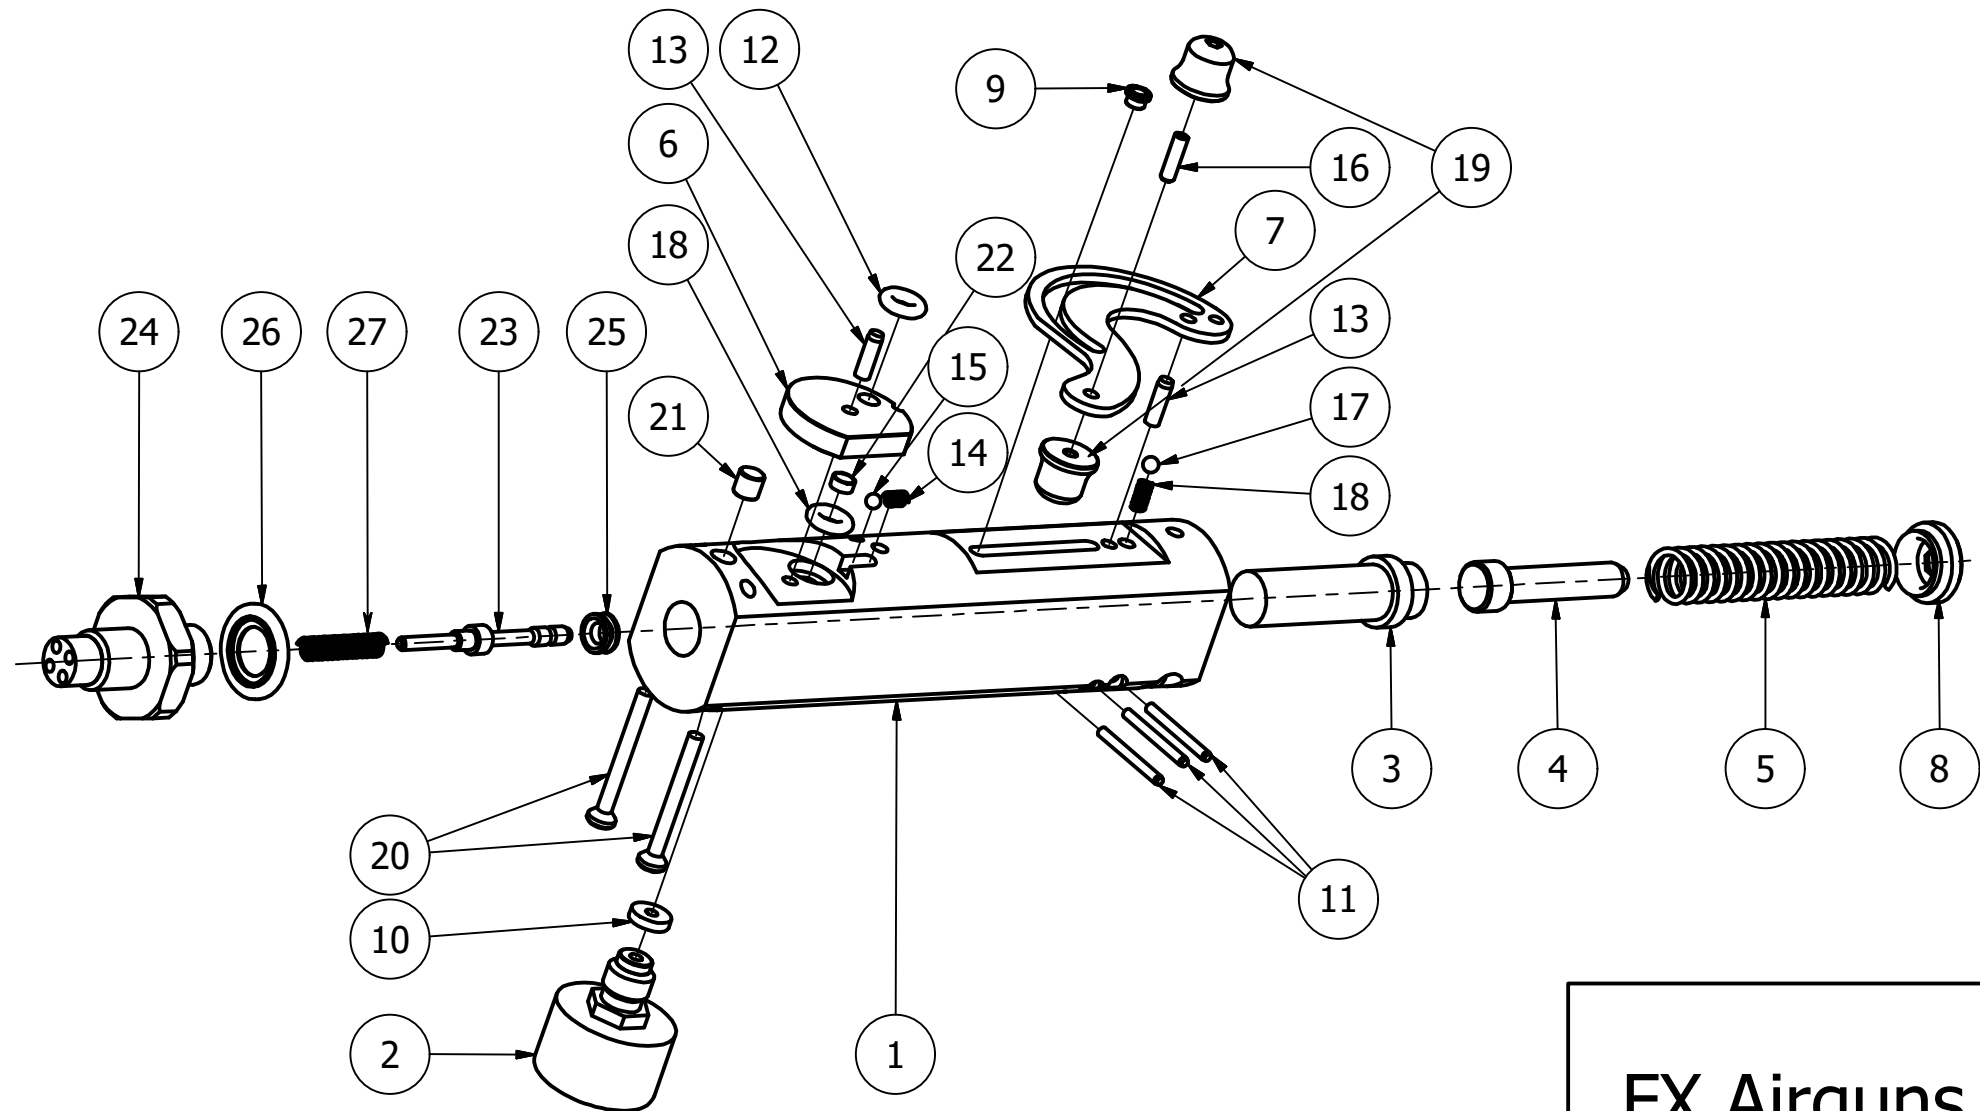

FX Airguns	Ranchero	
	Rev 1	Sheet 2 / 4