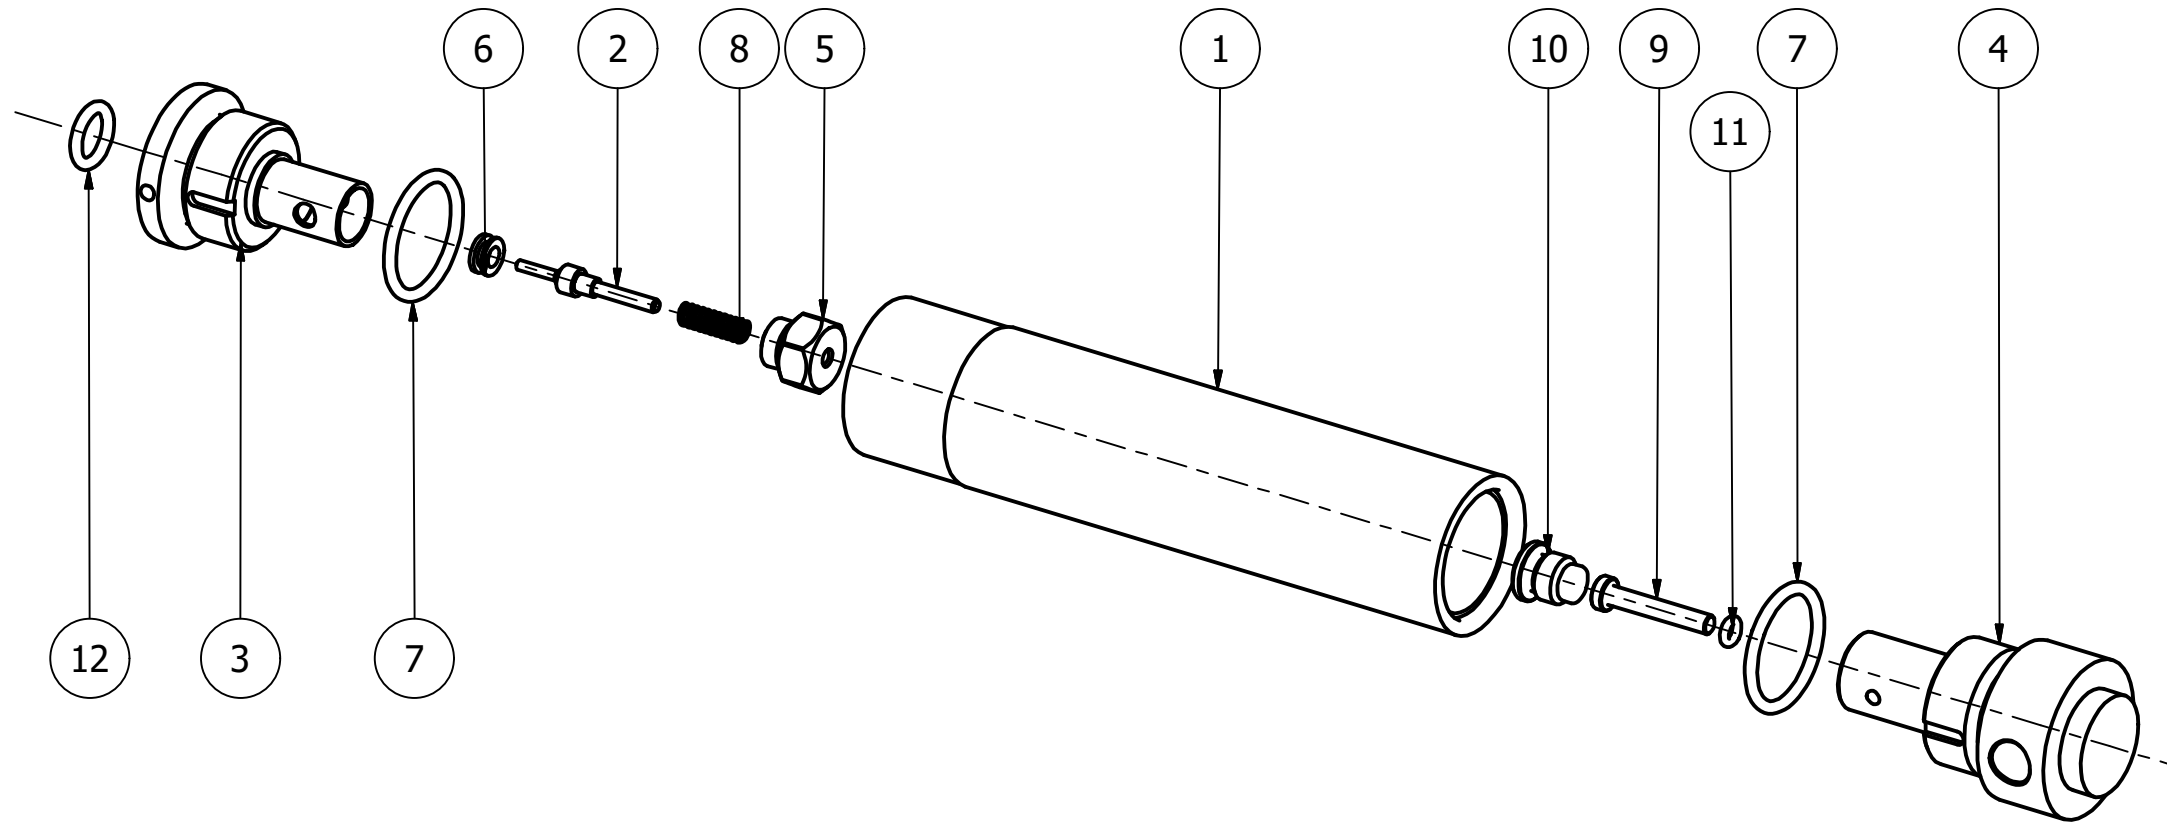

C

D

E

FX Airguns

Ranchero

Rev 1

Sheet 3 / 4

| A - Barrelhousing |      |     |  | B - Main Body |      |     |                             | C - Air Cylinder  |      |     |                                 |  |  |  |  |
|-------------------|------|-----|--|---------------|------|-----|-----------------------------|---|------|-----|---------------------------------|--|--|--|--|
| Product ID        | ITEM | QTY | Part Name                              | Product ID    | ITEM | QTY | Part Name                   | Product ID  | ITEM | QTY | PART NUMBER                     |  |  |  |  |
| 11045             | 1    | 1   | Barrelhousing V2                       | 11044         | 1    | 1   | Main Body                   | 12053   | 1    | 1   | Air Cylinder 140mm              |  |  |  |  |
| 11025             | 2    | 1   | Pellet Probe .22                       | 11505         | 2    | 1   | Pressure Gauge 25mm 1/8"    | 7018  | 2    | 1   | Valve Pin For Air Tube Complete |  |  |  |  |
| 11022             | 3    | 1   | Thumb Return Screw                     | 11023         | 3    | 1   | Hammer                      | 11035   | 3    | 1   | Air Cylinder End (Brass)        |  |  |  |  |
| -                 | 4    | 1   | Distance Washer Thumb Screw            | 11540         | 4    | 1   | Hammer Weight               | 11029   | 4    | 1   | Air Cylinder End Inlet          |  |  |  |  |
| 19152             | 5    | 1   | Bushing For Arrowbarrel                | 11500         | 5    | 1   | Hammer Spring               | 5105  | 5    | 1   | Valve Pin Nut                   |  |  |  |  |
| 19153             | 6    | 1   | Mount For Arrowbarrel                  | 11642         | 6    | 1   | Power Adjuster 1 Hole       | 7044  | 6    | 1   | Valve Seat Complete             |  |  |  |  |
| 13033             | 7    | 1   | Arrowbarrel Ranchero                   | 11033         | 7    | 1   | Sidelever                   | 11624   | 7    | 2   | O-ring 22 x 2,5 NBR 70          |  |  |  |  |
| 13036             | 8    | 1   | Barrel sleeve 5,5 Arrowbarrel Ranchero | 11541         | 8    | 1   | Hammer Spring Adjuster 5,5  | 2525  | 8    | 1   | Spring 0,6 x 4 x 15             |  |  |  |  |
| 5108              | 9    | 2   | O-ring 5,28 x 1,78 NBR 70              | 12028         | 9    | 1   | Sidelever Bearing           | 11615   | 9    | 1   | High Performance Inlet Valve    |  |  |  |  |
| 11511             | 10   | 2   | Countersunk Screw M4x8 (Torx)          | 5005          | 10   | 1   | Plastic Washer 2mm 1/8"     | 19035   | 10   | 1   | Plug 1/8"                       |  |  |  |  |
| 11514             | 11   | 1   | Cylindrical Pin 3m6x22                 | 11502         | 11   | 3   | Cylindrical Pin 2h6x20      | 5107  | 11   | 1   | O-ring 2,9 x 1,78 PUR 90        |  |  |  |  |
| 19711             | 12   | 1   | O-ring 8,5 x 1,5 NBR 70                | 11623         | 12   | 2   | O-ring 4,42 x 2,62 NBR 90   | 5107  | 12   | 1   | O-ring 9,3 x 2,4 NBR 90         |  |  |  |  |
| 2501              | 13   | 2   | Screw M4x6                             | 11509         | 13   | 2   | Cylindrical Pin 3h6x10      | E - Safety  |      |     |                                 |  |  |  |  |
| 5112              | 14   | 2   | O-ring 5,28 x 178 PUR 70               | 11503         | 14   | 2   | Spring 0,5 x 2,5 x 4,4      | Product ID  | ITEM | QTY | Part Name                       |  |  |  |  |
| D - Trigger       |      |     |  | 4066          | 15   | 1   | Steel Ball 3mm              | 11027   | 1    | 1   | Safety Pivot                    |  |  |  |  |
| Product ID        | ITEM | QTY | Part Name                              | 11508         | 16   | 1   | Grub Screw M3x10            | 11633   | 2    | 1   | Grub Screw M2,5 x 8             |  |  |  |  |
| 19136             | 1    | 1   | Adjustable Trigger Blade               | 11547         | 17   | 1   | Steel Ball 3.5mm            | 11625   | 3    | 1   | Safetylever With Knob           |  |  |  |  |
| 11524             | 2    | 1   | Trigger Base                           | 1504          | 18   | 1   | O-ring 4,42 x 2,62 NBR 70   | 11508   | 4    | 1   | Grub Screw M3 x 10              |  |  |  |  |
| 19150             | 3    | 1   | Trigger Shoe Mount Short               | 11063         | 19   | 2   | Cocking Bolt                | 11501   | 5    | 1   | Spring 0,5 x 2,5 x 6,1          |  |  |  |  |
| 11015             | 4    | 1   | Trigger Adjust Screw M5                | 11506         | 20   | 2   | Socket Head Cap Screw M3x30 | 11527   | 6    | 1   | Steel Ball 3,175                |  |  |  |  |
| 11525             | 5    | 1   | Trigger Wheel                          | 11626         | 21   | 1   | Spacer 4,8                  |  |      |     |                                 |  |  |  |  |
| 11031             | 6    | 1   | Trigger Sear                           | 11536         | 22   | 1   | Airsleeve 4,6               |   |      |     |                                 |  |  |  |  |
| 11504             | 7    | 1   | Spring 0,32 x 3,2 x 14,4               | 7018          | 23   | 1   | Valve Pin V2 Complete       |   |      |     |                                 |  |  |  |  |
| 12035             | 8    | 1   | Grub Screw M2,5 x 2,5                  | 11032         | 24   | 1   | Air Cylinder Connector      |   |      |     |                                 |  |  |  |  |
| 2504              | 9    | 1   | Countersunk Screw M3x6                 | 7044          | 25   | 1   | Valve Seat Complete         |   |      |     |                                 |  |  |  |  |
| 2500              | 10   | 2   | Grub Screw M3x6                        | 11507         | 26   | 1   | Rubber/Steel Washer         |   |      |     |                                 |  |  |  |  |
|                   |      |     |  | 11627         | 27   | 1   | Spring 0,6 x 4 x 20         |   |      |     |                                 |  |  |  |  |
|                   |      |     |  |               |      |     |                             |   |      |     |                                 |  |  |  |  |
|                   |      |     |  |               |      |     |                             |   |      |     |                                 |  |  |  |  |
|                   |      |     |  |               |      |     |                             |   |      |     |                                 |  |  |  |  |