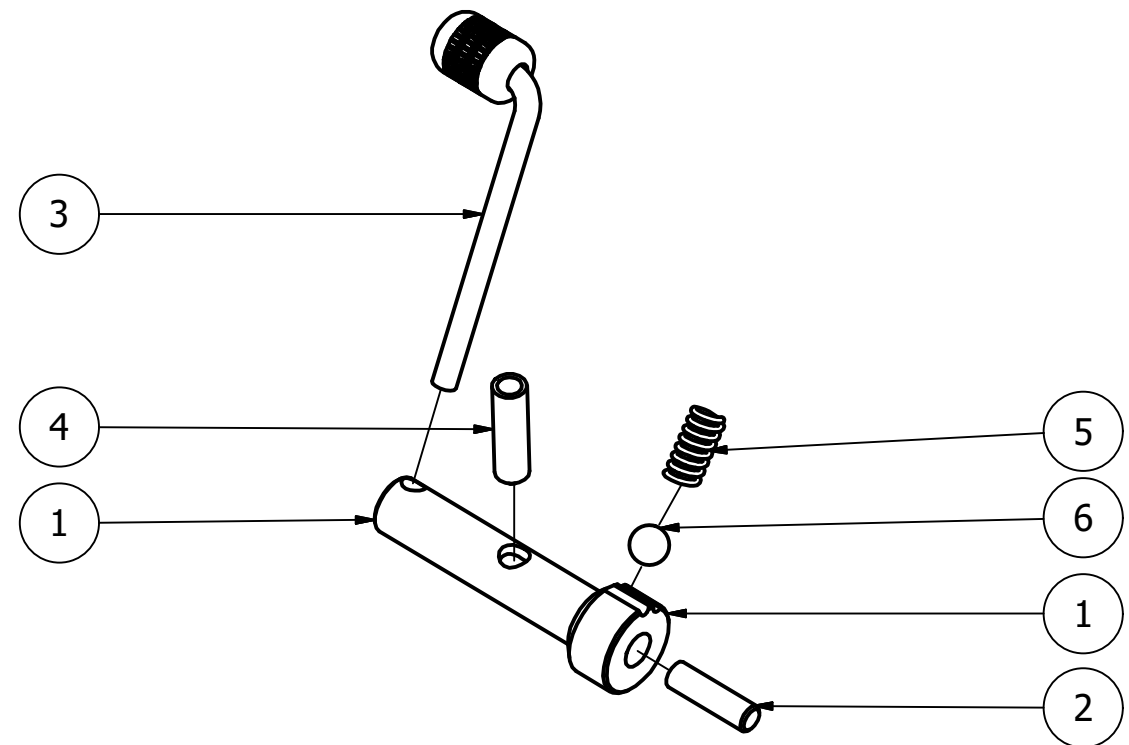

C

D

E

FX Airguns

Ranchero

Rev 1

Sheet 3 / 4

| A - Barrelhousing |      |     |  | B - Main Body |      |     |                             | C - Air Cylinder  |      |     |                                 |  |  |  |  |
|-------------------|------|-----|--|---------------|------|-----|-----------------------------|---|------|-----|---------------------------------|--|--|--|--|
| Product ID        | ITEM | QTY | Part Name                              | Product ID    | ITEM | QTY | Part Name                   | Product ID  | ITEM | QTY | PART NUMBER                     |  |  |  |  |
| 11045             | 1    | 1   | Barrelhousing V2                       | 11044         | 1    | 1   | Main Body                   | 12053   | 1    | 1   | Air Cylinder 140mm              |  |  |  |  |
| 11025             | 2    | 1   | Pellet Probe .22                       | 11505         | 2    | 1   | Pressure Gauge 25mm 1/8"    | 7018  | 2    | 1   | Valve Pin For Air Tube Complete |  |  |  |  |
| 11022             | 3    | 1   | Thumb Return Screw                     | 11023         | 3    | 1   | Hammer                      | 11035   | 3    | 1   | Air Cylinder End (Brass)        |  |  |  |  |
| -                 | 4    | 1   | Distance Washer Thumb Screw            | 11540         | 4    | 1   | Hammer Weight               | 11029   | 4    | 1   | Air Cylinder End Inlet          |  |  |  |  |
| 19152             | 5    | 1   | Bushing For Arrowbarrel                | 11500         | 5    | 1   | Hammer Spring               | 5105  | 5    | 1   | Valve Pin Nut                   |  |  |  |  |
| 19153             | 6    | 1   | Mount For Arrowbarrel                  | 11642         | 6    | 1   | Power Adjuster 1 Hole       | 7044  | 6    | 1   | Valve Seat Complete             |  |  |  |  |
| 13033             | 7    | 1   | Arrowbarrel Ranchero                   | 11033         | 7    | 1   | Sidelever                   | 11624   | 7    | 2   | O-ring 22 x 2,5 NBR 70          |  |  |  |  |
| 13036             | 8    | 1   | Barrel sleeve 5,5 Arrowbarrel Ranchero | 11541         | 8    | 1   | Hammer Spring Adjuster 5,5  | 2525  | 8    | 1   | Spring 0,6 x 4 x 15             |  |  |  |  |
| 5108              | 9    | 2   | O-ring 5,28 x 1,78 NBR 70              | 12028         | 9    | 1   | Sidelever Bearing           | 11615   | 9    | 1   | High Performance Inlet Valve    |  |  |  |  |
| 11511             | 10   | 2   | Countersunk Screw M4x8 (Torx)          | 5005          | 10   | 1   | Plastic Washer 2mm 1/8"     | 19035   | 10   | 1   | Plug 1/8"                       |  |  |  |  |
| 11514             | 11   | 1   | Cylindrical Pin 3m6x22                 | 11502         | 11   | 3   | Cylindrical Pin 2h6x20      | 5107  | 11   | 1   | O-ring 2,9 x 1,78 PUR 90        |  |  |  |  |
| 19711             | 12   | 1   | O-ring 8,5 x 1,5 NBR 70                | 11623         | 12   | 2   | O-ring 4,42 x 2,62 NBR 90   | 5107  | 12   | 1   | O-ring 9,3 x 2,4 NBR 90         |  |  |  |  |
| 2501              | 13   | 2   | Screw M4x6                             | 11509         | 13   | 2   | Cylindrical Pin 3h6x10      | E - Safety  |      |     |                                 |  |  |  |  |
| 5112              | 14   | 2   | O-ring 5,28 x 178 PUR 70               | 11503         | 14   | 2   | Spring 0,5 x 2,5 x 4,4      | Product ID  | ITEM | QTY | Part Name                       |  |  |  |  |
| D - Trigger       |      |     |  | 4066          | 15   | 1   | Steel Ball 3mm              | 11027   | 1    | 1   | Safety Pivot                    |  |  |  |  |
| Product ID        | ITEM | QTY | Part Name                              | 11508         | 16   | 1   | Grub Screw M3x10            | 11633   | 2    | 1   | Grub Screw M2,5 x 8             |  |  |  |  |
| 19136             | 1    | 1   | Adjustable Trigger Blade               | 11547         | 17   | 1   | Steel Ball 3.5mm            | 11625   | 3    | 1   | Safetylever With Knob           |  |  |  |  |
| 11524             | 2    | 1   | Trigger Base                           | 1504          | 18   | 1   | O-ring 4,42 x 2,62 NBR 70   | 11508   | 4    | 1   | Grub Screw M3 x 10              |  |  |  |  |
| 19150             | 3    | 1   | Trigger Shoe Mount Short               | 11063         | 19   | 2   | Cocking Bolt                | 11501   | 5    | 1   | Spring 0,5 x 2,5 x 6,1          |  |  |  |  |
| 11015             | 4    | 1   | Trigger Adjust Screw M5                | 11506         | 20   | 2   | Socket Head Cap Screw M3x30 | 11527   | 6    | 1   | Steel Ball 3,175                |  |  |  |  |
| 11525             | 5    | 1   | Trigger Wheel                          | 11626         | 21   | 1   | Spacer 4,8                  |  |      |     |                                 |  |  |  |  |
| 11031             | 6    | 1   | Trigger Sear                           | 11536         | 22   | 1   | Airsleeve 4,6               |   |      |     |                                 |  |  |  |  |
| 11504             | 7    | 1   | Spring 0,32 x 3,2 x 14,4               | 7018          | 23   | 1   | Valve Pin V2 Complete       |   |      |     |                                 |  |  |  |  |
| 12035             | 8    | 1   | Grub Screw M2,5 x 2,5                  | 11032         | 24   | 1   | Air Cylinder Connector      |   |      |     |                                 |  |  |  |  |
| 2504              | 9    | 1   | Countersunk Screw M3x6                 | 7044          | 25   | 1   | Valve Seat Complete         |   |      |     |                                 |  |  |  |  |
| 2500              | 10   | 2   | Grub Screw M3x6                        | 11507         | 26   | 1   | Rubber/Steel Washer         |   |      |     |                                 |  |  |  |  |
|                   |      |     |  | 11627         | 27   | 1   | Spring 0,6 x 4 x 20         |   |      |     |                                 |  |  |  |  |
|                   |      |     |  |               |      |     |                             |   |      |     |                                 |  |  |  |  |
|                   |      |     |  |               |      |     |                             |   |      |     |                                 |  |  |  |  |
|                   |      |     |  |               |      |     |                             |   |      |     |                                 |  |  |  |  |